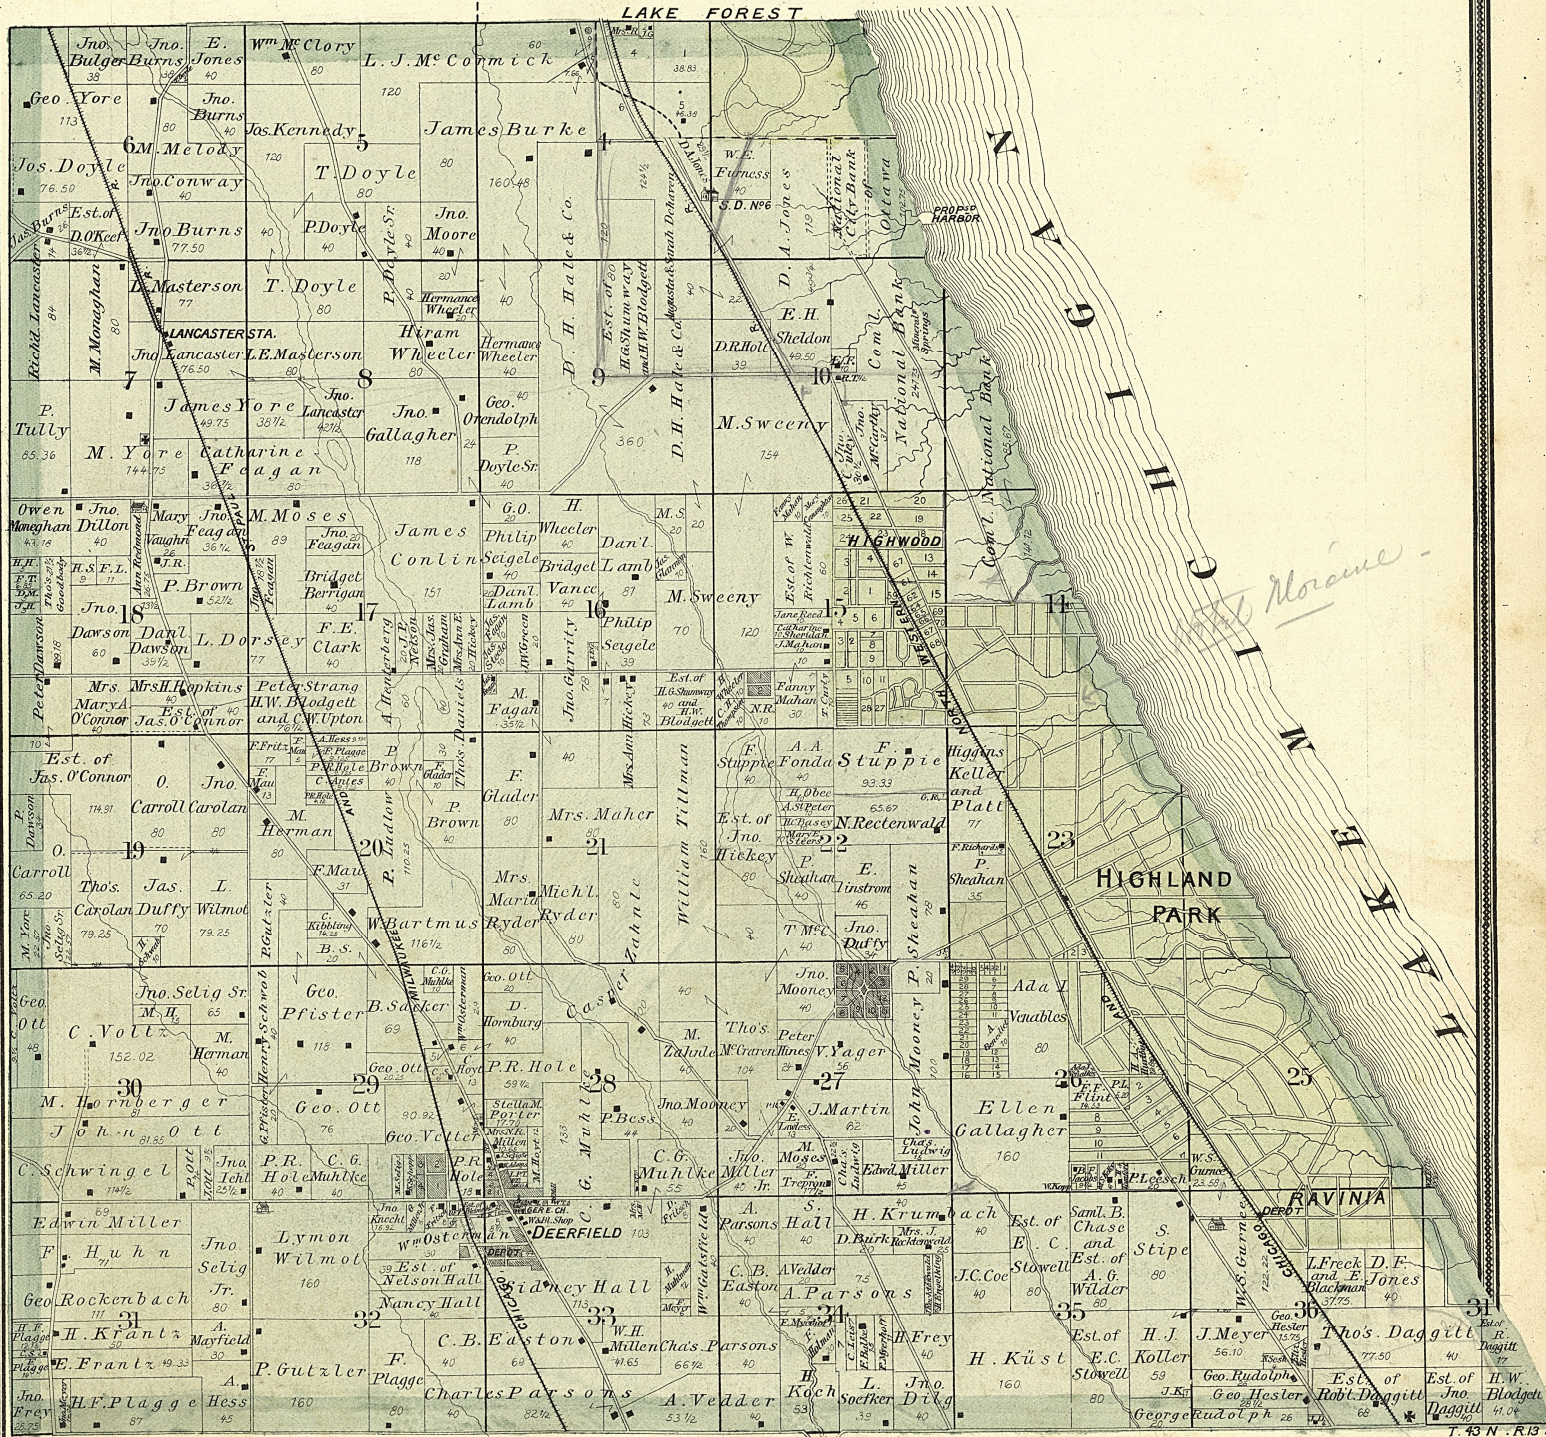

MAP OF DEERFIELD

Township 43 North, Range 12 East of 3rd Principal Meridian.

Scale 2 Inches to a Mile.

REFERENCES.
 School Houses. ■ Houses.
 Churches. ■ Cemeteries.

T. 43 N. R. 12 E.